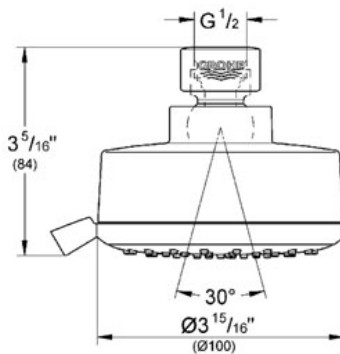

**Product Description:**  
Head shower 4 sprays

**Standard Specification:**

- GROHE StarLight® finish
- GROHE DreamSpray® perfect spray pattern
- GROHE EcoJoy® technology for less water and perfect flow
- SpeedClean anti-lime system
- Inner WaterGuide for a longer life
- GROHE Rain O2, Rain
- Rotating ball joint  $\pm 15^\circ$
- Suitable for instantaneous heater
- Blister pack
- Min. recommended pressure 14.5 PSI
- Max Flow Rate: 2.0 gpm
- Massage, Jet

**Applicable Codes & Standards:**

- Energy Policy Act of 1992
- ASME A112.18.1/CSA B125.1

**Color:**

- 26043 000 chrome
- 26043 EN0 Brushed Nickel